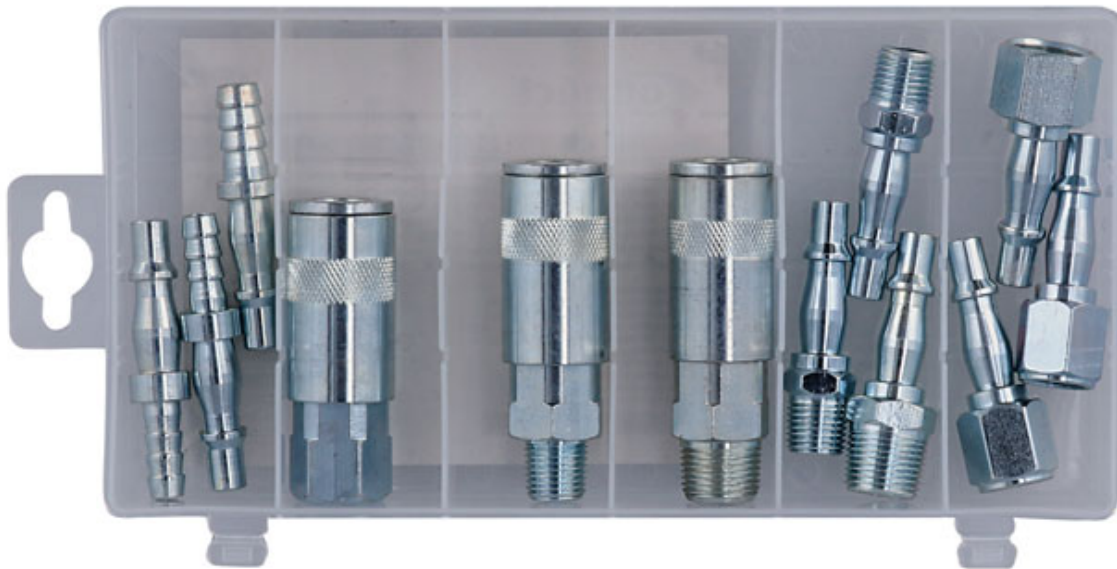

Airline Adaptor Kit 12pc

A 12 piece general purpose airline adaptor set. Use when tools and/or hoses need repairing or changing to fastflow couplers. Includes 1/4" & 3/8" male and female fittings with 3 hose tails for making up hoses.

Additional Information

- UK fitting (aka Fastflow).
- Set includes: 1x 1/4" male coupler (Part No. 35187); 1x 1/4" female coupler (Part No. 35184); 1x 3/8" male coupler (Part No. 35188).
- 2x 1/4" male plugs (Part No. 30951); 2x 1/4" female plugs (Part No. 30950).
- 1x 3/8" male plug (Part No. 35182); 1x 3/8" female plug (Part No. 35180); 2x hose tail plugs 8mm (Part No. 35190) & 1x hose tail plug 10mm (Part No. 35192).
- 110pc airline coupling kit also available, please see Part No. 30949.